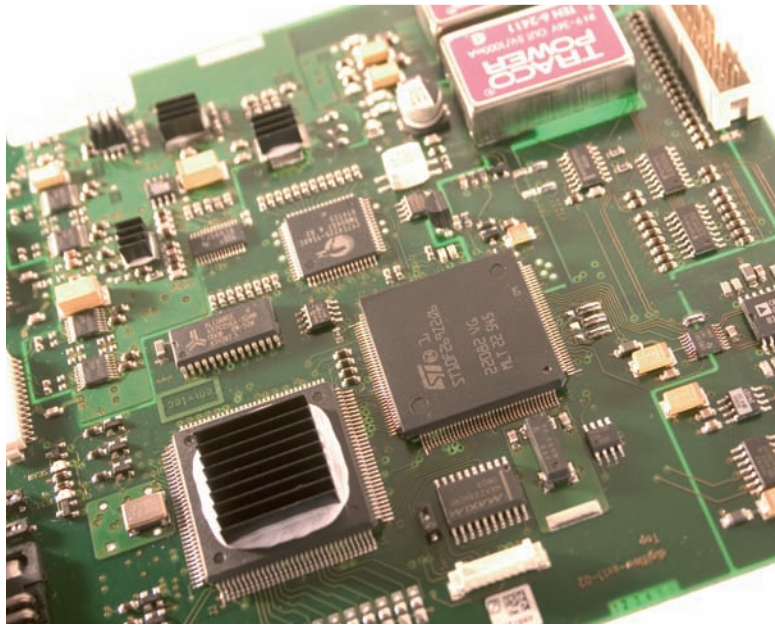

Solutions in  
Medical  
Engineering

OEM Flow  
Measurement  
Board DigiFlow

..em·tec

## Transit- Time Principle

Transit-time flowmeters measure the difference in travel-time between pulses transmitted in a single path along and against the flow.

One or two piezo-ceramic transducer-pairs are used. Each transducer-pair alternately transmits and receives bursts of ultrasonic energy. The difference in the transit-times in the upstream vs. the downstream direction measured over the same path can be used to calculate the flow through the tube.

## OEM Flow Measurement Board Digiflow and Digiflow ext.

The DigiFlow transit-time flowmeter boards are highly precise and versatile OEM-parts that uses modern correlation technique to measure flow. Used with pre-calibrated flow-probes the boards offer absolute accuracy of  $\pm 7\%$  or, if optimized measurement set-up is used, up to  $\pm 3\%$ .

## Flow Probes

Robust Clamp-On Flow-Probes for silicon or pvc tubing. Probes are pre-calibrated for maximum accuracy. Up to 7 calibration tables can be stored in an EPROM. For custom-specific calibration please ask our technical support engineers. Probes are water-proof and easy to clean.