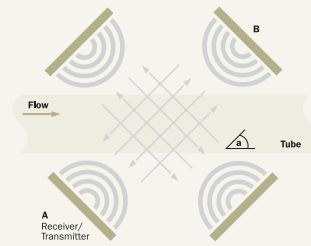

## Transit- Time Principle

Transit-time flowmeters measure the difference in travel-time between pulses transmitted in a single path along and against the flow.

One or two piezo-ceramic transducer-pairs are used. Each transducer-pair alternately transmits and receives bursts of ultrasonic energy. The difference in the transit-times in the upstream vs. the downstream direction measured over the same path can be used to calculate the flow through the tube.

## OEM Flow Measurement Board Digiflow and Digiflow ext.

The DigiFlow transit-time flowmeter boards are highly precise and versatile OEM-parts that uses modern correlation technique to measure flow. Used with pre-calibrated flow-probes the boards offer absolute accuracy of  $\pm 7\%$  or, if optimized measurement set-up is used, up to  $\pm 3\%$ .

## Flow Probes

Robust Clamp-On Flow-Probes for silicon or pvc tubing. Probes are pre-calibrated for maximum accuracy. Up to 7 calibration tables can be stored in an EPROM. For custom-specific calibration please ask our technical support engineers. Probes are water-proof and easy to clean.